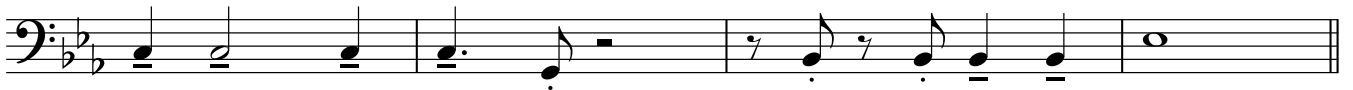

Bass Guitar

There'll never be another you

(Bass grooves in standards
Sing while clapping 2/3 clave,
every groove is 4 bars)

♩ = 140

6

10

14

18

22

26

30