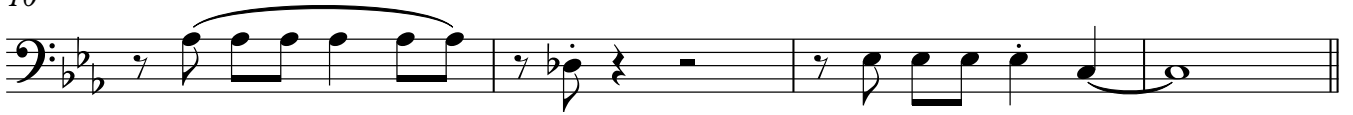

Bass Guitar

There'll never be another you

(Bass grooves in standards
Sing while clapping 2/3 clave,
every groove is 4 bars)

♩ = 140

6

10

14

18